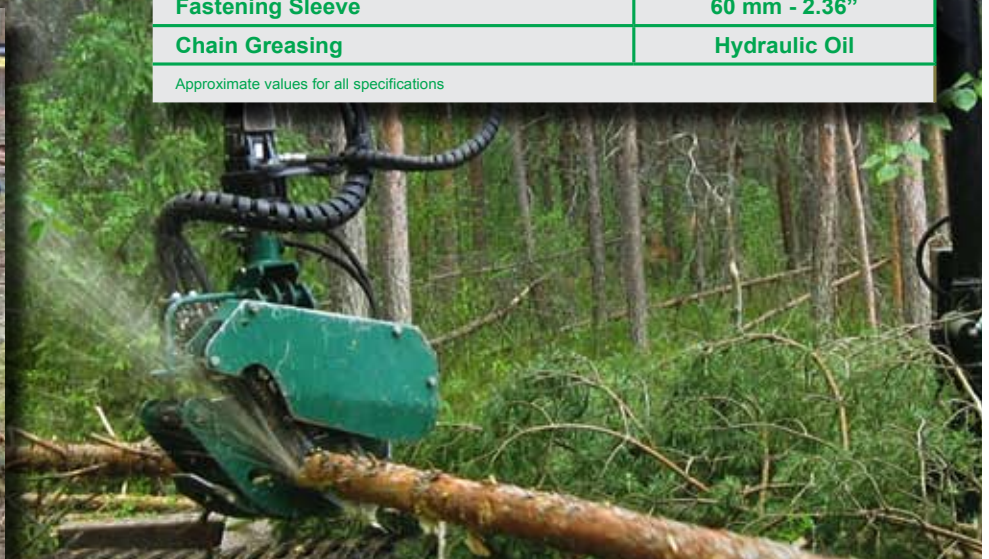

HAKMET

41 rue du Moulin, Grenville, Quebec, Canada J0V 1J0
Tel: 819-242-2400 ▪ 1-800-361-2288 ▪ Fax: 819-242-4066
www.hakmet.com ▪ hakmet@hakmet.com